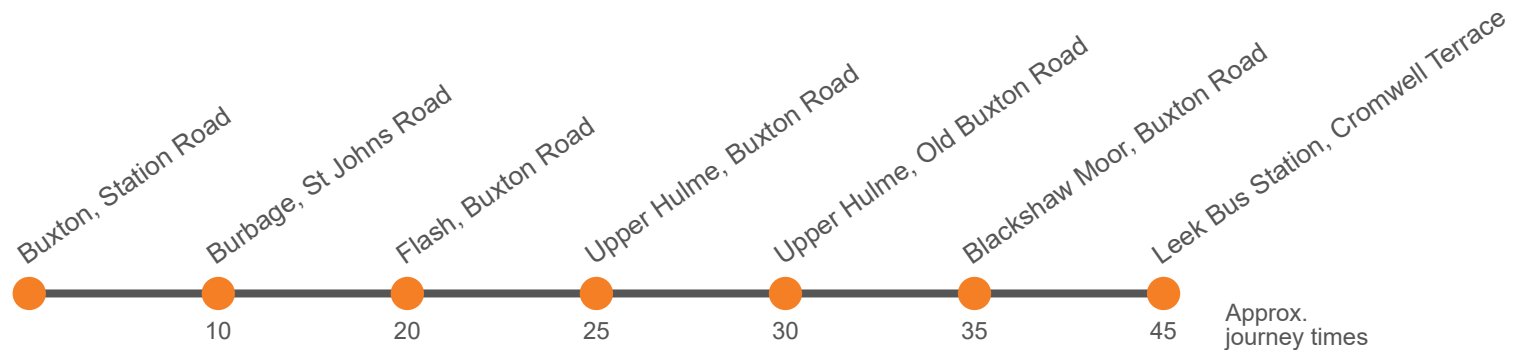

Sunday Only

Leek Bus Station	0900	1100	1330	1530
Blackshaw Moor, Three Horseshoes Inn	0910	1110	1340	1540
Upper Hulme, Old Buxton Road	0915	1115	1345	1545
Upper Hulme, opp Winking Man Pub	0920	1120	1350	1550
Flash Bar Stores	0925	1125	1355	1555
Burbage, Church	0935	1135	1405	1605
Buxton, Railway Station	0945	1145	1415	1615

Sunday Only

Buxton, Railway Station	1000	1200	1430	1630
Burbage, Church	1010	1210	1440	1640
Flash Bar Stores	1020	1220	1450	1650
Upper Hulme, adj Winking Man Pub	1025	1225	1455	1655
Upper Hulme, Old Buxton Road	1030	1230	1500	1700
Blackshaw Moor, Three Horseshoes Inn	1035	1235	1505	1705
Leek Bus Station	1045	1245	1515	1715